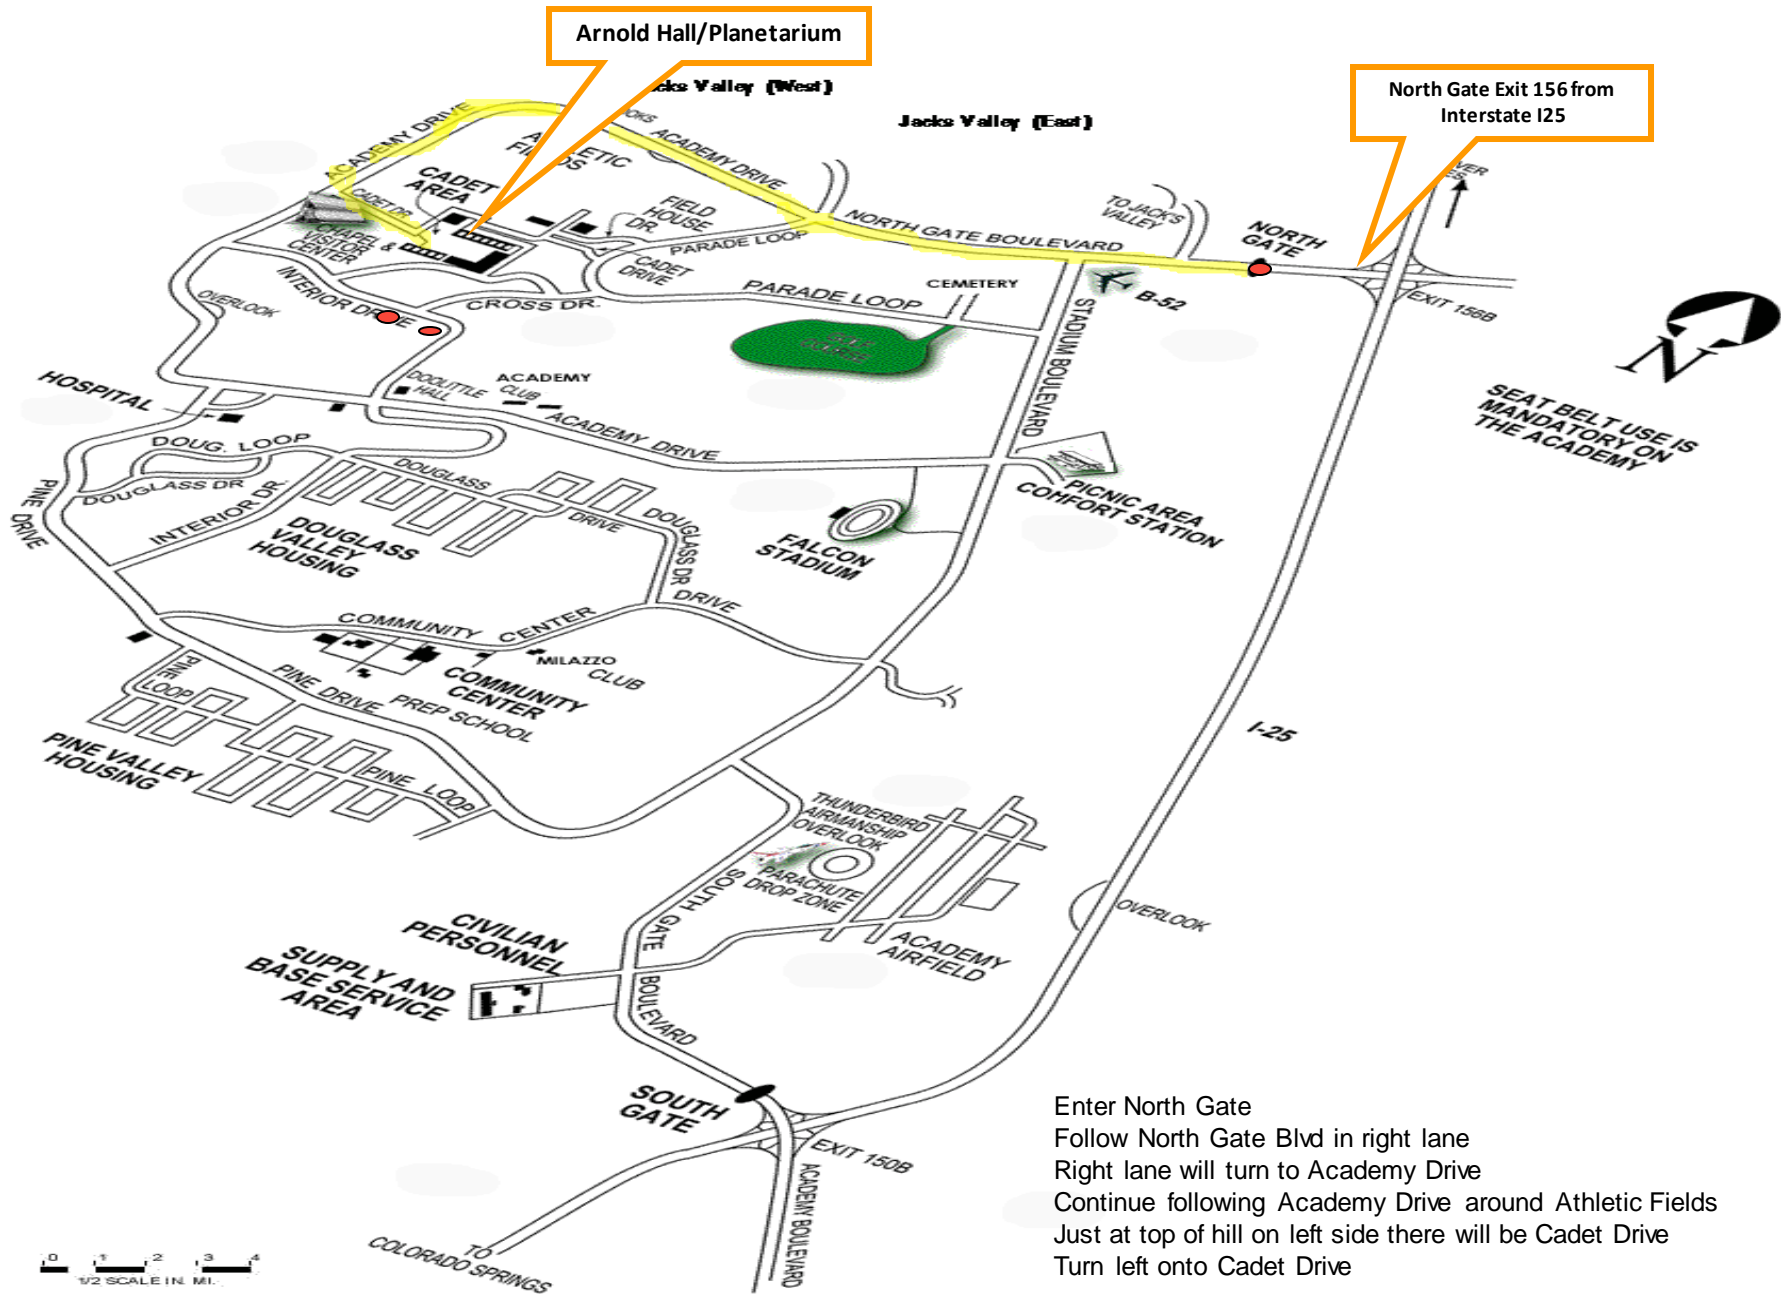

Arnold Hall/Planetarium

North Gate Exit 156 from Interstate I25

SEAT BELT USE IS MANDATORY ON THE ACADEMY

Enter North Gate  
 Follow North Gate Blvd in right lane  
 Right lane will turn to Academy Drive  
 Continue following Academy Drive around Athletic Fields  
 Just at top of hill on left side there will be Cadet Drive  
 Turn left onto Cadet Drive

0 1 2 3 4  
 1/2 SCALE IN MI.

**GUEST  
PARKING**

**PLANETARIUM**

Academy Dr

Academy Dr

Academy Dr

Cadet Dr

Cadet Dr

Cadet Dr

Cadet Dr

Cadet Dr

DR

Cadet Dr

Cadet Dr