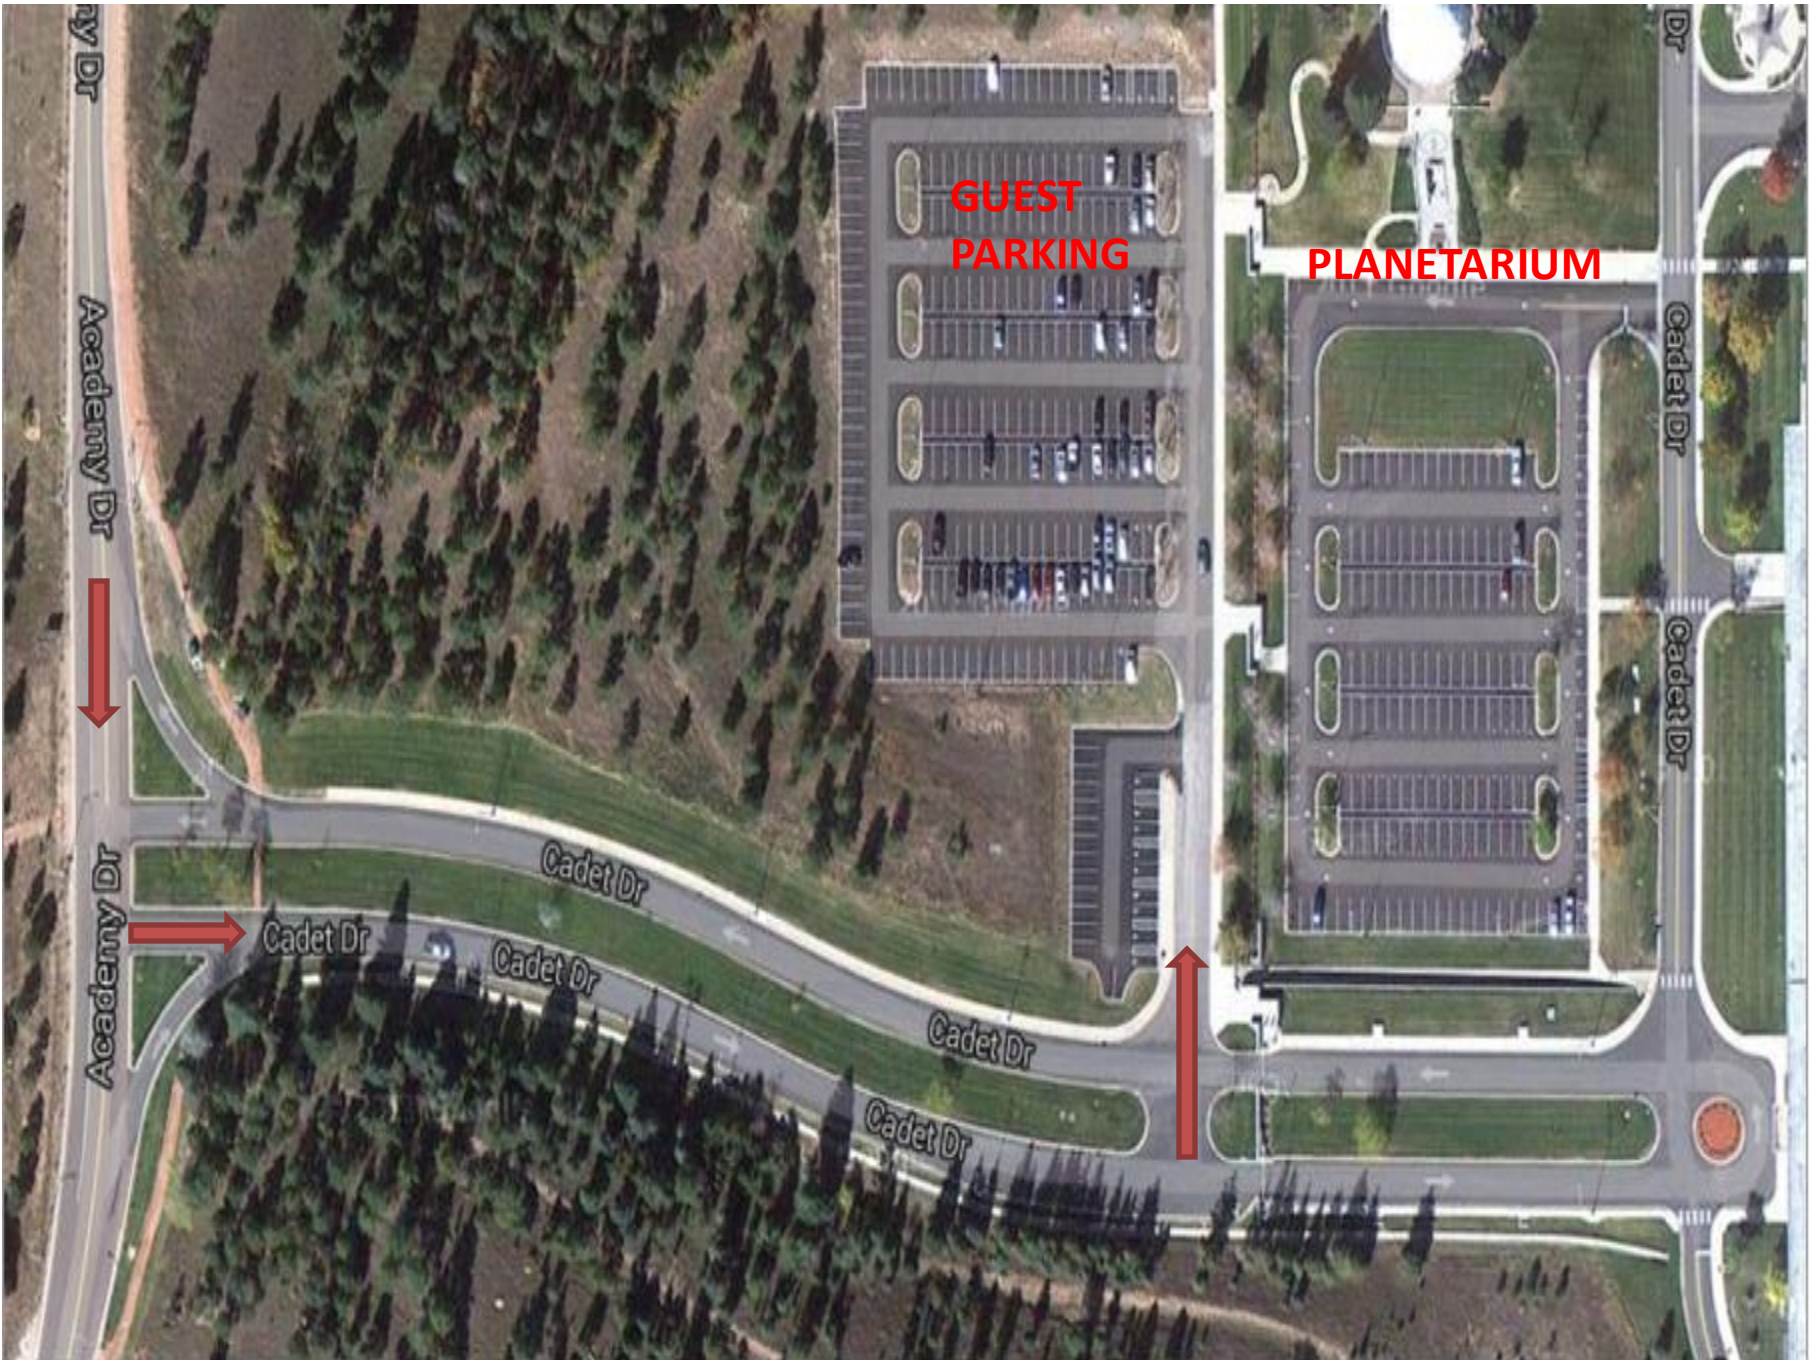

Arnold Hall/Planetarium

North Gate Exit 156 from Interstate I25

SEAT BELT USE IS MANDATORY ON THE ACADEMY

Enter North Gate  
 Follow North Gate Blvd in right lane  
 Right lane will turn to Academy Drive  
 Continue following Academy Drive around Athletic Fields  
 Just at top of hill on left side there will be Cadet Drive  
 Turn left onto Cadet Drive

0 1 2 3 4  
 1/2 SCALE IN MI.

**GUEST  
PARKING**

**PLANETARIUM**

Academy Dr

Academy Dr

Academy Dr

Cadet Dr

Cadet Dr