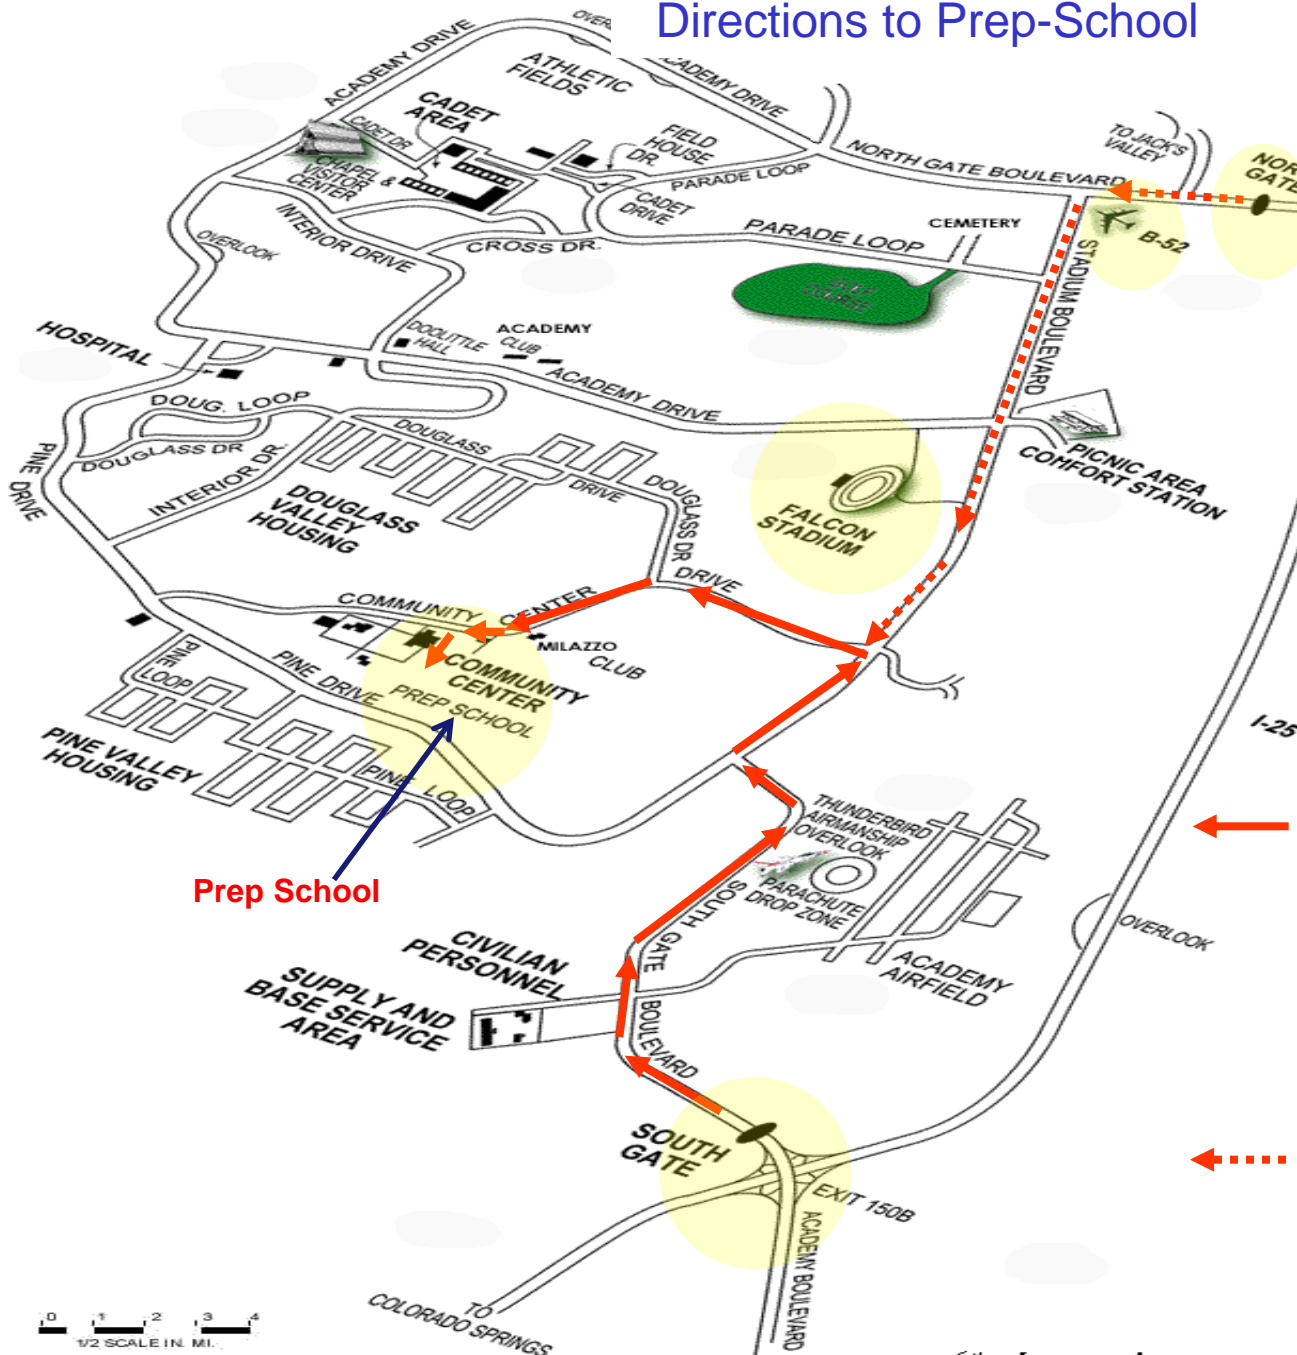

Directions to Prep-School

Traffic congestion likely due to construction

Cell phone use is prohibited while driving on base

Prep-School Parent's Weekend Pass Route

From the South Gate entrance:
Straight on Stadium Blvd
Left on Community Center Dr
Left on Aspen Dr
Prep School is straight ahead

Alternate Route

From the North Gate entrance:
Straight on North Gate Blvd
Left on Stadium Blvd (B-52 aircraft)
Right on Community Center Dr

0 1 2 3 4
1/2 SCALE IN. MI.

Colorado